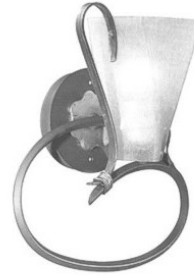

Z_NOVARA SURFACE

Z6421VIR

PROJECT

TYPE

NOTES

QUANTITY

DATE

GENERAL

Series: Z_Novara

Brand: Zanin

Division: Classics

Mounting Type: Surface

Mounting Location: Wall

Subcategory: Sconce

PHYSICAL

Width (mm): 241

Width (in): 9.5

Height (mm): 330

Height (in): 13

Extension (mm): 152

Extension (in): 6

Diffuser: Cream Murano Glass

Fixture Material: Wrought Iron

ELECTRICAL

Number of Lamps: 1

Lamp Type: LED Retrofit

Lamp Shape: B10

Bulb Included: Bulb Not Included

Total Output Wattage (W): 6

Max. Wattage Per Lamp (W): 6

Lamp Base: E12

Input Voltage (V): 120

Lamp Voltage (V): 120

LED

OPTICAL

RATINGS AND CERTIFICATIONS

Certified By: CSA Certified to UL and CSA Standards

IP rating: IP20